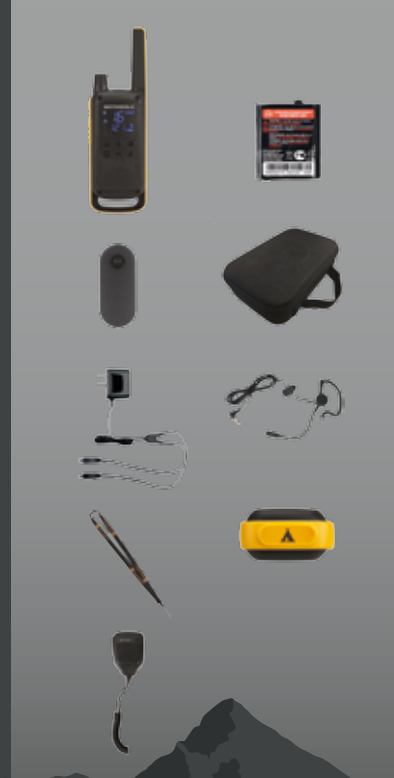

PACKAGE CONTENTS

*Subject to terrain and conditions.

**Restricted to 8 channels in Russia by law. Please refer to user guide.

***Based on standard usage of 5/5/90 cycle.